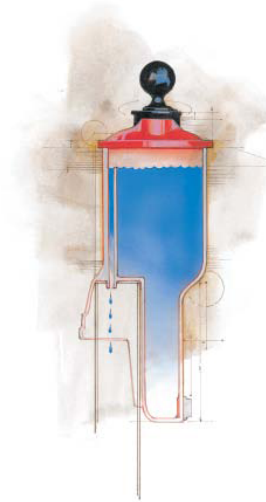

Deluxe Ball Washer 洗球機

1

1. Deluxe Ball Washer

Our most popular model. Drain plug located in front for easy cleaning and flushing. Patented internal overflow sends excess liquid down the inside of the pipe stand.

Capacity: 7 pt. (3.3 liters)

容量：3.3公升